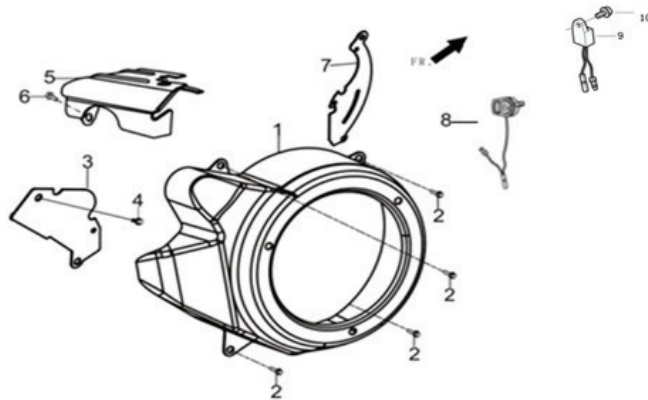

WATER PUMP ASSEMBLY

REF #	DESCRIPTION	QTY	BE PART #
2	Filter Cover	1	50.001.307
3	Filter	1	
11	Plug	2	50.001.202
12	Plug Washer	2	
10	Inlet, Water	1	50.001.201
13	Outlet, Water	1	
15	Pump Body	1	85.571.045
17	Whorl Case	1	85.571.046
18	Impeller	1	50.001.204
9	Gasket, Inlet Water	1	50.001.203
14	Gasket, Outlet	1	
16	Ring, Whorl Case Seal	1	
19	Seal, Water Pump Joint	1	
20	Seal, Impeller	1	
21	Seal, Porcelain	1	
22	Seal Assembly, Mechanical	1	85.571.047
25	Joint, Water Pump	1	
**	Complete Pump Assembly	1	85.150.200

PARTS BREAKDOWN

1" WATER PUMP

MODEL:WP-1020R

HEAD SUBASSEMBLY

REF #	DESCRIPTION	QTY	BE PART #
12	Spark Plug	1	85.571.125

CRANKCASE

REF #	DESCRIPTION	QTY	BE PART #
2	Oil Sensor	1	85.571.003

PARTS BREAKDOWN

1" WATER PUMP

MODEL:WP-1020R

CRANK COVER SUBASSEMBLY

REF #	DESCRIPTION	QTY	BE PART #
6	Dipstick	1	85.571.114
7	Seal	1	

SHROUD

REF #	DESCRIPTION	QTY	BE PART #
8	ON/OFF Switch	1	85.571.310

PARTS BREAKDOWN

1" WATER PUMP

PARTS BREAKDOWN

1" WATER PUMP

MODEL:WP-1020R

THROTTLE CONTROL ASSEMBLY

REF #	DESCRIPTION	QTY	BE PART #
3	Governor Rod	1	50.001.306
4	Throttle Spring	1	

BE

POWER EQUIPMENT

If you need technical assistance call: