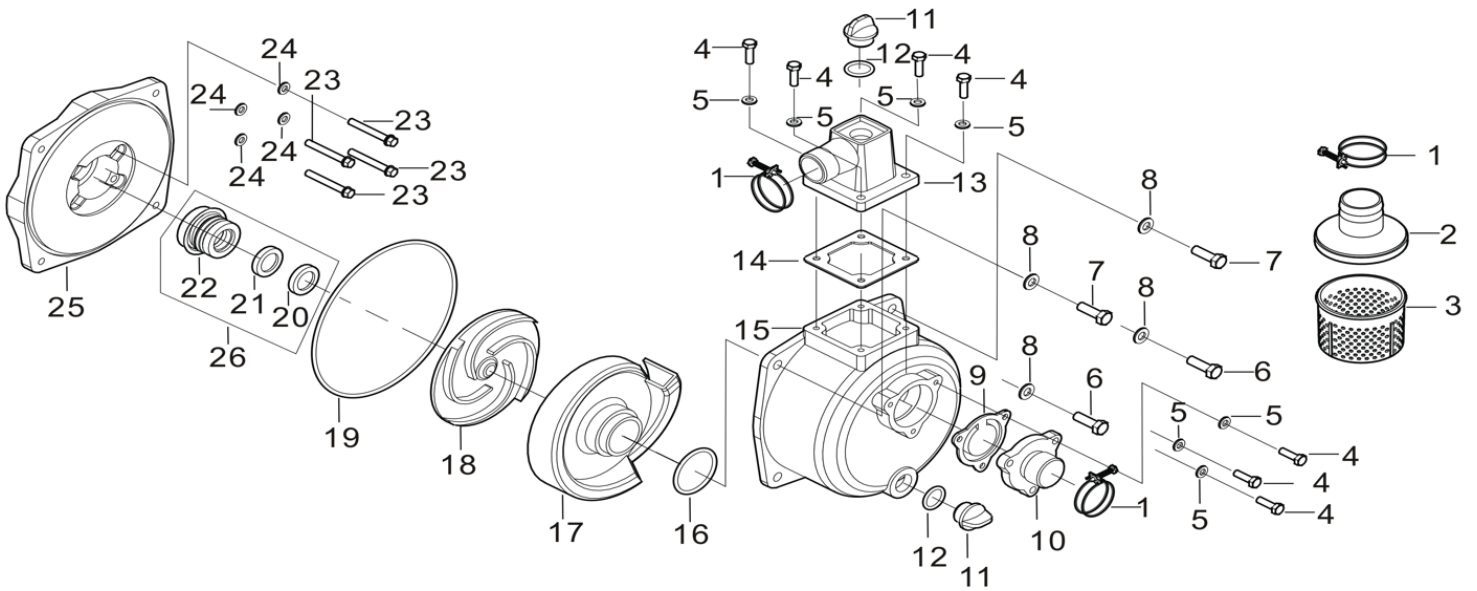

PARTS BREAKDOWN

1" WATER PUMP

MODEL:WP-1020R

BEPOWEREQUIPMENT

.COM

PARTS BREAKDOWN

1" WATER PUMP

MODEL:WP-1020R

WATER PUMP ASSEMBLY

REF #	DESCRIPTION	QTY	BE PART #
2	Filter Cover	1	50.001.307
3	Filter	1	
11	Plug	2	50.001.202
12	Plug Washer	2	
10	Inlet, Water	1	50.001.201
13	Outlet, Water	1	
15	Pump Body	1	85.571.045
17	Whorl Case	1	85.571.046
18	Impeller	1	50.001.204
9	Gasket, Inlet Water	1	50.001.203
14	Gasket, Outlet	1	
16	Ring, Whorl Case Seal	1	
19	Seal, Water Pump Joint	1	
20	Seal, Impeller	1	
21	Seal, Porcelain	1	
22	Seal Assembly, Mechanical	1	85.571.047
25	Joint, Water Pump	1	
**	Complete Pump Assembly	1	85.150.200

PARTS BREAKDOWN

1" WATER PUMP

MODEL:WP-1020R

HEAD SUBASSEMBLY

REF #	DESCRIPTION	QTY	BE PART #
12	Spark Plug	1	85.571.125

CRANKCASE

REF #	DESCRIPTION	QTY	BE PART #
2	Oil Sensor	1	85.571.003

PARTS BREAKDOWN

PARTS BREAKDOWN

1" WATER PUMP

MODEL:WP-1020R

THROTTLE CONTROL ASSEMBLY

REF #	DESCRIPTION	QTY	BE PART #
3	Governor Rod	1	50.001.306
4	Throttle Spring	1	

BE

POWER EQUIPMENT

If you need technical assistance call: