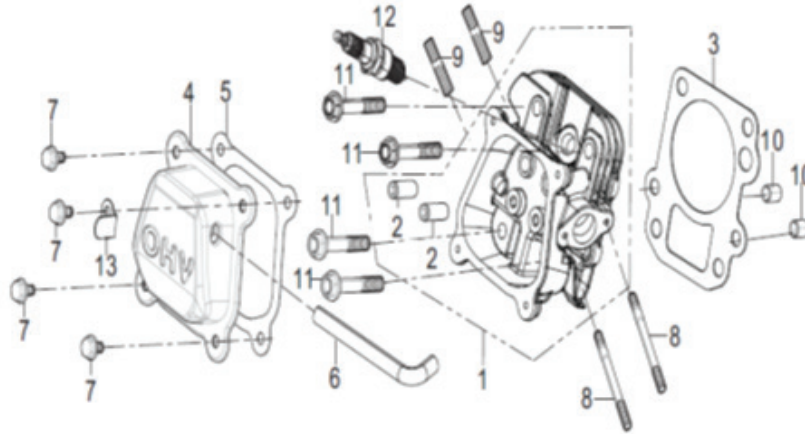

WATER PUMP ASSEMBLY

REF #	DESCRIPTION	QTY	BE PART #
2	Filter Cover	1	50.001.307
3	Filter	1	
11	Plug	2	50.001.202
12	Plug Washer	2	
10	Inlet, Water	1	50.001.201
13	Outlet, Water	1	
15	Pump Body	1	85.571.045
17	Whorl Case	1	85.571.046
18	Impeller	1	50.001.204
9	Gasket, Inlet Water	1	50.001.203
14	Gasket, Outlet	1	
16	Ring, Whorl Case Seal	1	
19	Seal, Water Pump Joint	1	
20	Seal, Impeller	1	
21	Seal, Porcelain	1	
22	Seal Assembly, Mechanical	1	85.571.047
25	Joint, Water Pump	1	
**	Complete Pump Assembly	1	85.150.200

PARTS BREAKDOWN

1" WATER PUMP

MODEL:WP-1020R

AIR FILTER ASSEMBLY

REF #	DESCRIPTION	QTY	BE PART #
6	Air Filter Assembly	1	50.001.302

MUFFLER ASSEMBLY

REF #	DESCRIPTION	QTY	BE PART #
1	Muffler Assembly	1	50.001.303

PARTS BREAKDOWN

1" WATER PUMP

MODEL:WP-1020R

HEAD SUBASSEMBLY

REF #	DESCRIPTION	QTY	BE PART #
12	Spark Plug	1	85.571.125

CRANKCASE

REF #	DESCRIPTION	QTY	BE PART #
2	Oil Sensor	1	85.571.003

PARTS BREAKDOWN

PARTS BREAKDOWN

1" WATER PUMP

MODEL:WP-1020R

THROTTLE CONTROL ASSEMBLY

REF #	DESCRIPTION	QTY	BE PART #
3	Governor Rod	1	50.001.306
4	Throttle Spring	1	

BE

POWER EQUIPMENT

If you need technical assistance call: