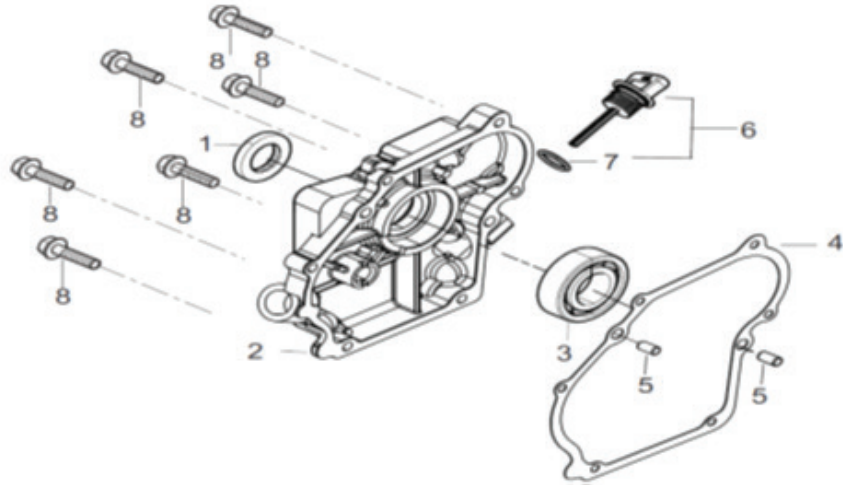

WATER PUMP ASSEMBLY

REF #	DESCRIPTION	QTY	BE PART #
2	Filter Cover	1	50.001.307
3	Filter	1	
11	Plug	2	50.001.202
12	Plug Washer	2	
10	Inlet, Water	1	50.001.201
13	Outlet, Water	1	
15	Pump Body	1	85.571.045
17	Whorl Case	1	85.571.046
18	Impeller	1	50.001.204
9	Gasket, Inlet Water	1	50.001.203
14	Gasket, Outlet	1	
16	Ring, Whorl Case Seal	1	
19	Seal, Water Pump Joint	1	
20	Seal, Impeller	1	
21	Seal, Porcelain	1	
22	Seal Assembly, Mechanical	1	85.571.047
25	Joint, Water Pump	1	
**	Complete Pump Assembly	1	85.150.200

PARTS BREAKDOWN

1" WATER PUMP

MODEL:WP-1020R

AIR FILTER ASSEMBLY

REF #	DESCRIPTION	QTY	BE PART #
6	Air Filter Assembly	1	50.001.302

MUFFLER ASSEMBLY

REF #	DESCRIPTION	QTY	BE PART #
1	Muffler Assembly	1	50.001.303

PARTS BREAKDOWN

1" WATER PUMP

MODEL:WP-1020R

HEAD SUBASSEMBLY

REF #	DESCRIPTION	QTY	BE PART #
12	Spark Plug	1	85.571.125

CRANKCASE

REF #	DESCRIPTION	QTY	BE PART #
2	Oil Sensor	1	85.571.003

PARTS BREAKDOWN

1" WATER PUMP

MODEL:WP-1020R

CRANK COVER SUBASSEMBLY

REF #	DESCRIPTION	QTY	BE PART #
6	Dipstick	1	85.571.114
7	Seal	1	

SHROUD

REF #	DESCRIPTION	QTY	BE PART #
8	ON/OFF Switch	1	85.571.310

PARTS BREAKDOWN

1" WATER PUMP