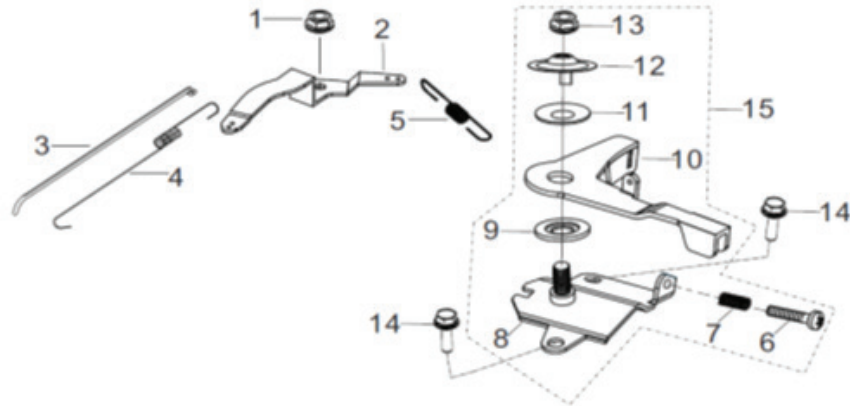

1" WATER PUMP

MODEL:WP-1020R

CRANK COVER SUBASSEMBLY

REF #	DESCRIPTION	QTY	BE PART #
6	Dipstick	1	85.571.114
7	Seal	1	

SHROUD

REF #	DESCRIPTION	QTY	BE PART #
8	ON/OFF Switch	1	85.571.310

PARTS BREAKDOWN

1" WATER PUMP

MODEL:WP-1020R

FUEL TANK

REF #	DESCRIPTION	QTY	BE PART #
1	Fuel Tank	1	50.001.304
2	Fuel Strainer	1	50.001.305
3	Fuel Cap	1	
5	Fuel Outlet	1	85.571.042
6	Fuel Line	1	
7	Clip	1	

IGNITION COIL

REF #	DESCRIPTION	QTY	BE PART #
7	Ignition Coil	1	85.571.122

PARTS BREAKDOWN

1" WATER PUMP

MODEL:WP-1020R

THROTTLE CONTROL ASSEMBLY

REF #	DESCRIPTION	QTY	BE PART #
3	Governor Rod	1	50.001.306
4	Throttle Spring	1	

BE

POWER EQUIPMENT

If you need technical assistance call: