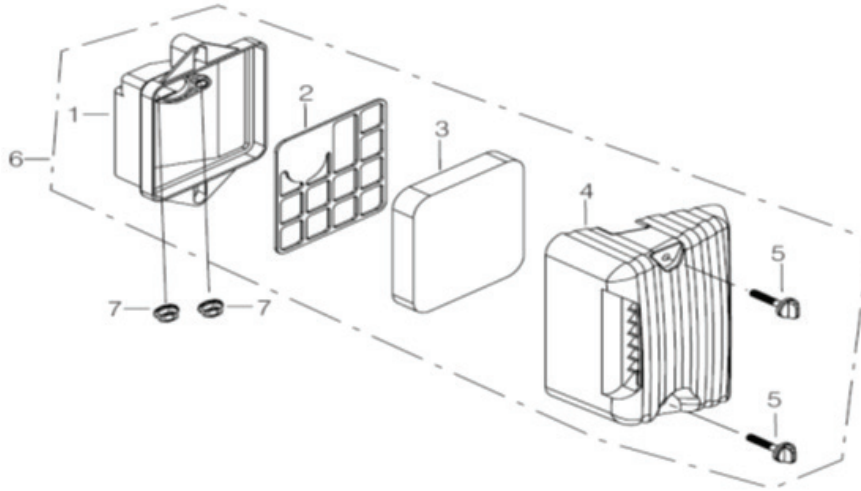

PARTS BREAKDOWN

1" WATER PUMP

MODEL:WP-1020R

BEPOWEREQUIPMENT

.COM

PARTS BREAKDOWN

1" WATER PUMP

MODEL:WP-1020R

WATER PUMP ASSEMBLY

REF #	DESCRIPTION	QTY	BE PART #
2	Filter Cover	1	50.001.307
3	Filter	1	
11	Plug	2	50.001.202
12	Plug Washer	2	
10	Inlet, Water	1	50.001.201
13	Outlet, Water	1	
15	Pump Body	1	85.571.045
17	Whorl Case	1	85.571.046
18	Impeller	1	50.001.204
9	Gasket, Inlet Water	1	50.001.203
14	Gasket, Outlet	1	
16	Ring, Whorl Case Seal	1	
19	Seal, Water Pump Joint	1	
20	Seal, Impeller	1	
21	Seal, Porcelain	1	
22	Seal Assembly, Mechanical	1	85.571.047
25	Joint, Water Pump	1	
**	Complete Pump Assembly	1	85.150.200

PARTS BREAKDOWN

1" WATER PUMP

MODEL:WP-1020R

AIR FILTER ASSEMBLY

REF #	DESCRIPTION	QTY	BE PART #
6	Air Filter Assembly	1	50.001.302

MUFFLER ASSEMBLY

REF #	DESCRIPTION	QTY	BE PART #
1	Muffler Assembly	1	50.001.303

PARTS BREAKDOWN

1" WATER PUMP

MODEL:WP-1020R

HEAD SUBASSEMBLY

REF #	DESCRIPTION	QTY	BE PART #
12	Spark Plug	1	85.571.125

CRANKCASE

REF #	DESCRIPTION	QTY	BE PART #
2	Oil Sensor	1	85.571.003

PARTS BREAKDOWN