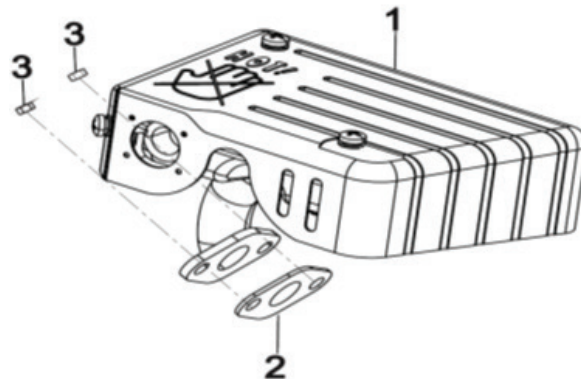

PARTS BREAKDOWN

1" WATER PUMP

MODEL:WP-1020R

AIR FILTER ASSEMBLY

REF #	DESCRIPTION	QTY	BE PART #
6	Air Filter Assembly	1	50.001.302

MUFFLER ASSEMBLY

REF #	DESCRIPTION	QTY	BE PART #
1	Muffler Assembly	1	50.001.303

PARTS BREAKDOWN

1" WATER PUMP

MODEL:WP-1020R

HEAD SUBASSEMBLY

REF #	DESCRIPTION	QTY	BE PART #
12	Spark Plug	1	85.571.125

CRANKCASE

REF #	DESCRIPTION	QTY	BE PART #
2	Oil Sensor	1	85.571.003

PARTS BREAKDOWN

1" WATER PUMP

MODEL:WP-1020R

CRANK COVER SUBASSEMBLY

REF #	DESCRIPTION	QTY	BE PART #
6	Dipstick	1	85.571.114
7	Seal	1	

SHROUD

REF #	DESCRIPTION	QTY	BE PART #
8	ON/OFF Switch	1	85.571.310

PARTS BREAKDOWN

1" WATER PUMP