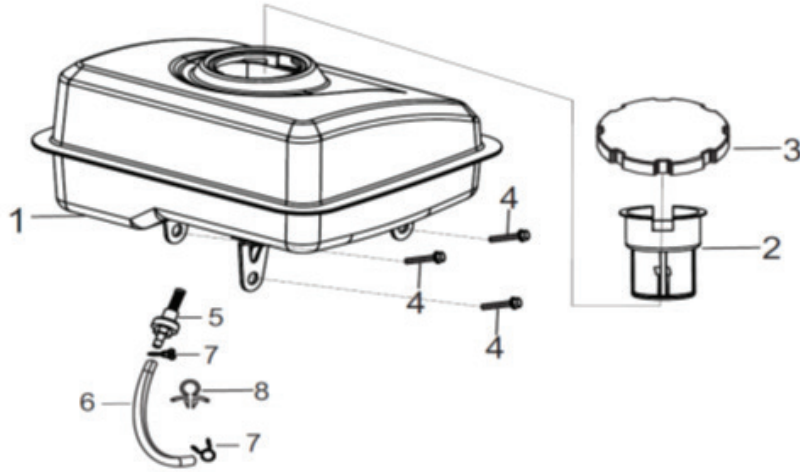

REF #	DESCRIPTION	QTY	BE PART #
1	Fuel Tank	1	50.001.304
2	Fuel Strainer	1	50.001.305
3	Fuel Cap	1	
5	Fuel Outlet	1	85.571.042
6	Fuel Line	1	
7	Clip	1