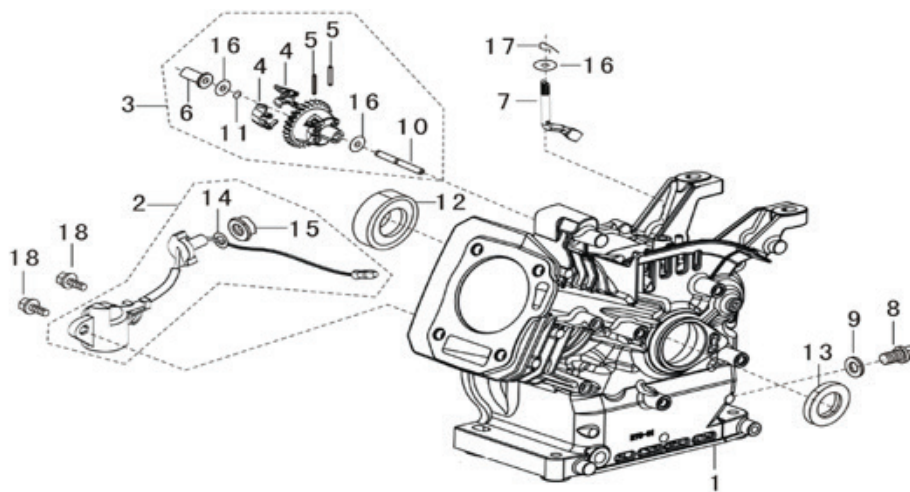

PARTS BREAKDOWN

1" WATER PUMP

MODEL:WP-1020R

AIR FILTER ASSEMBLY

REF #	DESCRIPTION	QTY	BE PART #
6	Air Filter Assembly	1	50.001.302

MUFFLER ASSEMBLY

REF #	DESCRIPTION	QTY	BE PART #
1	Muffler Assembly	1	50.001.303

PARTS BREAKDOWN

1" WATER PUMP

MODEL:WP-1020R

HEAD SUBASSEMBLY

REF #	DESCRIPTION	QTY	BE PART #
12	Spark Plug	1	85.571.125

CRANKCASE

REF #	DESCRIPTION	QTY	BE PART #
2	Oil Sensor	1	85.571.003

PARTS BREAKDOWN

1" WATER PUMP

MODEL:WP-1020R

CRANK COVER SUBASSEMBLY

REF #	DESCRIPTION	QTY	BE PART #
6	Dipstick	1	85.571.114
7	Seal	1	

SHROUD

REF #	DESCRIPTION	QTY	BE PART #
8	ON/OFF Switch	1	85.571.310

PARTS BREAKDOWN

1" WATER PUMP

PARTS BREAKDOWN

1" WATER PUMP

MODEL:WP-1020R

THROTTLE CONTROL ASSEMBLY

REF #	DESCRIPTION	QTY	BE PART #
3	Governor Rod	1	50.001.306
4	Throttle Spring	1	

BE

POWER EQUIPMENT

If you need technical assistance call: