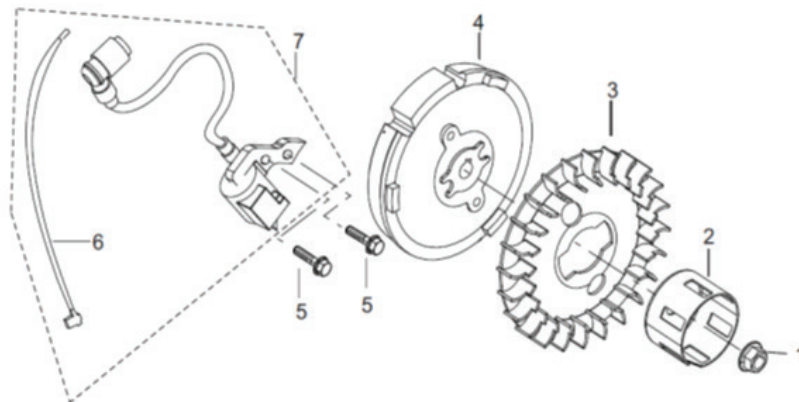

IGNITION COIL

REF #	DESCRIPTION	QTY	BE PART #
7	Ignition Coil	1	85.571.122